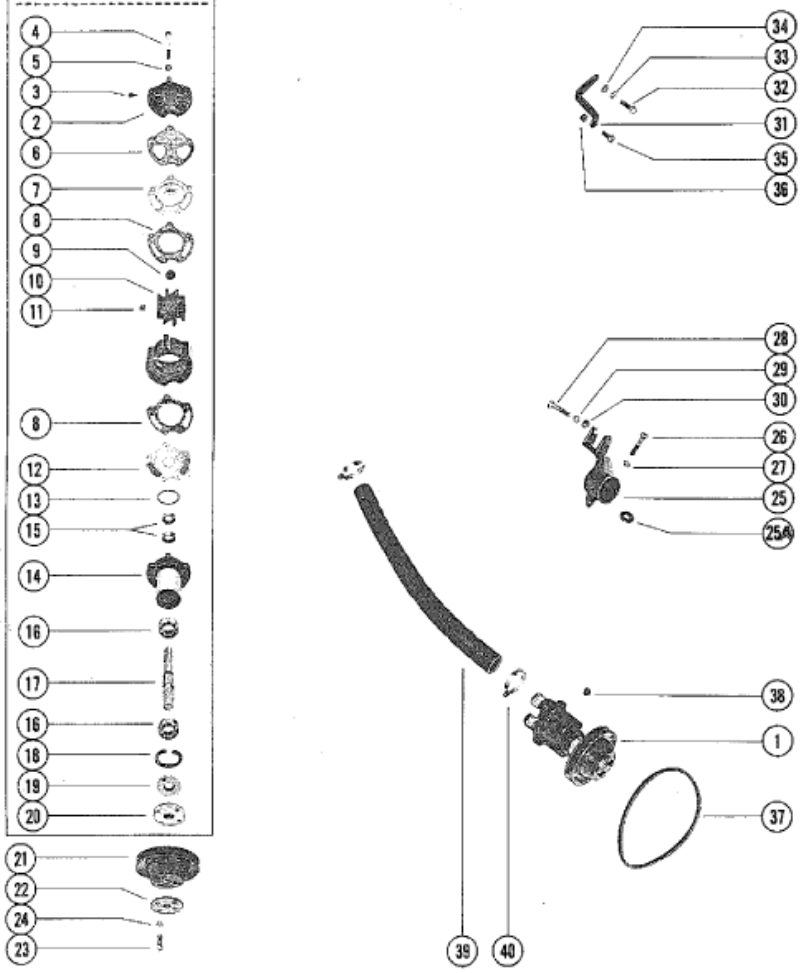

BREAKDOWN OF WATER PUMP

Parts List						
Ref	Class	Part	Description	Qty	Comment	Footnote
1	46	72774A11	WATER PUMP ASSEMBLY	1		
-	46	72774	BODY, WATER PUMP	1		
2		87631	COVER, WATER PUMP	1		
3	10	28642	SCREW, WATER PUMP SLEEVE	4		
4	10	63328	SCREW, COVER TO BODY (3")	5		
5	12	20084	WASHER, COVER TO BODY SC	5		
6	27	72779	GASKET, COVER TO OUTER W	1		
7		72777	WEAR PLATE	1		
8	27	72780	GASKET, BODY TO WEAR PLA	2		
9	19	59504	PLUG, IMPELLER	1		
10	47	59362A	IMPELLER ASSEMBLY	1		
11	28	56662	KEY, IMPELLER DRIVE	1		
12		72778	WEAR PLATE	1		
13	25	37340	"O" RING, PUMP HOUSING TO IP	1		
14	46	71497A 2	PUMP HOUSING	1		
15	26	23300	OIL SEAL, WATER PUMP SHA	2		
16	30	72961	BALL BEARING, WATER PUM	2		
17		59501	SHAFT, WATER PUMP	1		
18	53	23720	RING SNAP - BALL BEARING	1		
19	26	72785	OIL SEAL, WATER PUMP SAF	1		
20		47530	HUB, WATER PUMP PULLEY	1		
21		73798	PULLEY, WATER PUMP	1		
22		58265	CLAMPING RING, PUMP PULLEY	1		
23	10	47277	SCREW, PULLEY TO WATER PU	4		
24	13	39107	LOCKWASHER, WATER PUMP P	4		
25		47488	BRACKET, WATER PUMP	1		
25A	12	79643	WASHER, BRACE SCREW (FOR	1		
26	10	34354	SCREW, WATER PUMP BRACKE	1		
27	13	35048	LOCKWASHER, WATER PUMP B	1		
28	10	34353	SCREW, WATER PUMP BRACKE	1		
29	13	35048	LOCKWASHER, WATER PUMP B	1		
30	12	34714	WASHER, WATER PUMP BRACK	1		
31		47544	BRACE, WATER PUMP ADJUSTI	1		
32	10	34353	SCREW, BRACE TO STEERING F	1		
33	13	35048	LOCKWASHER, ADJUSTING BRA	1		
34	12	34714	WASHER, ADJUSTING BRACE SI	1		
35	10	35786	SCREW, ADJUSTING BRACE TO	1		
36	11	24883	NUT, ADJUSTING BRACE SCREW	1		
37	57	74271	BELT, WATER PUMP	1		
38	22	32802	PLUG, PIPE (FOR WATER PUMP	1		
39	22	86316	HOSE, MOLDED, WATER PUMP	1		